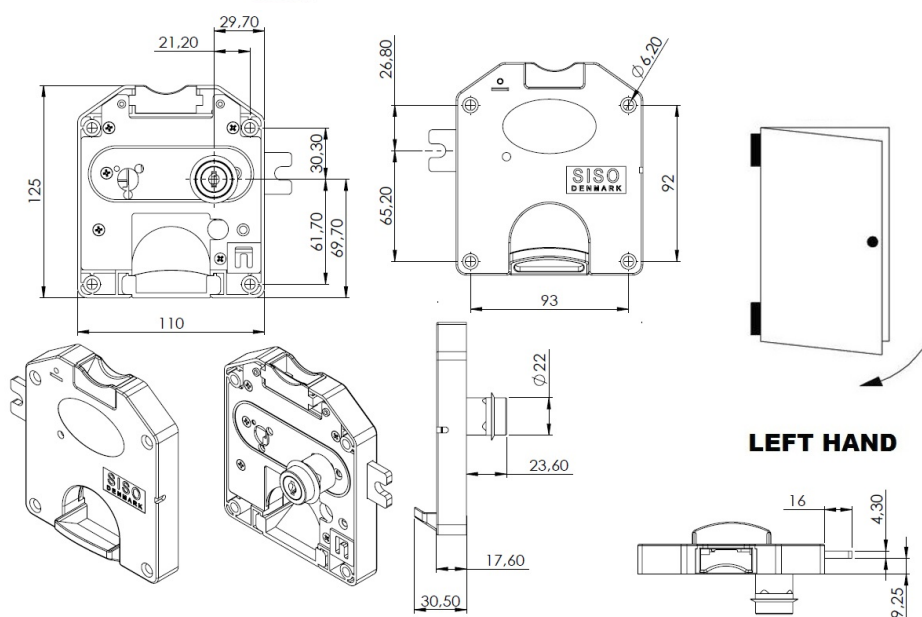

PRODUCT SHEET

Description:

Coin Lock F/1 CHF,W/MIC System #01,CPL,LH, Snake SISO Metal Keys, Black Plastic Body, Coin Entrance & Exit All Blue, Plastic, W/SISO Logo on Lock Body, w/Chrome Plated Rosette,, Included 1 Master Key + MIC Key Pr. Inner Box

Item number:

14.60.241-5

Units	Box	Carton	HS Code	Barcode
Pcs.	6	48	8301300000	
				5704866517447

SISO A/S

Mileparken 11
DK-2740 Skovlunde
Denmark
VAT: 24786013

Phone +45 45 830 900

www.siso.dk
siso@siso.dk